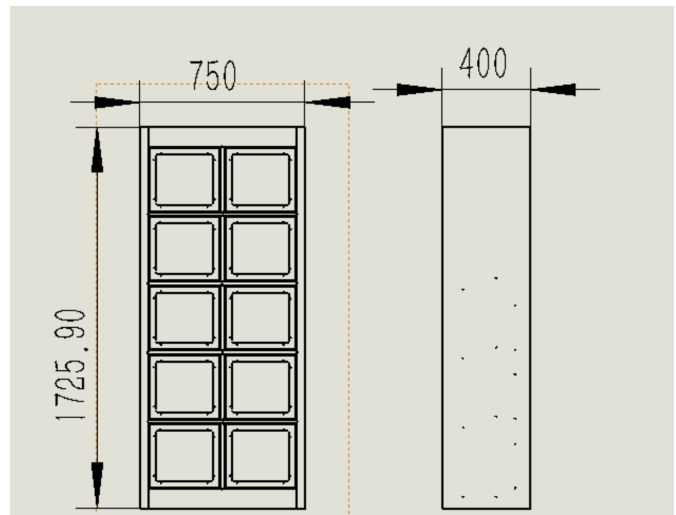

KioskForce L180-10C Specification

Features include:

- Industrial-grade FM leveling caster wheels for stability and durability
- 10 locker cells with door-open sensors for secure storage
- Energy-efficient LED lighting
- Emergency access through the back panel for maintenance and repairs
- Ethernet wired connectivity as well as optional WiFi and 4G/5G connectivity for network flexibility

Standard Dimension

Height: ~1830mm

Width: 750mm

Depth: 400mm

Compartment: ~310mm x 270mm x 400mm

Weight: 112kg

Power Supply

Input: 240V 50Hz AC

Warranty

1-year part-only back-to-base

Appendix

KioskForce Product Naming Convention

L180-10C

L: Locker

180 - Height

10C - 10-door built-in locker